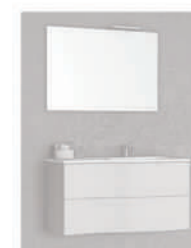

OLPLC100C	Base porta lavabo curva 2 cassettoni multistrato sp 18 color L. 100 x P. 47/33 x H. 53	0,30	41	€ 1.055,00
OLC100	Consolle in carbomarm L. 100 x P. 47/33	0,12	21	€ 530,00
ZIPSPECCHIO	Specchio a giorno 100 x 65	0,02	9	€ 120,00
DALAMP	Lampada a led			€ 85,00
MC	0,44	KG	71	

Totale Composizione € 1.790,00